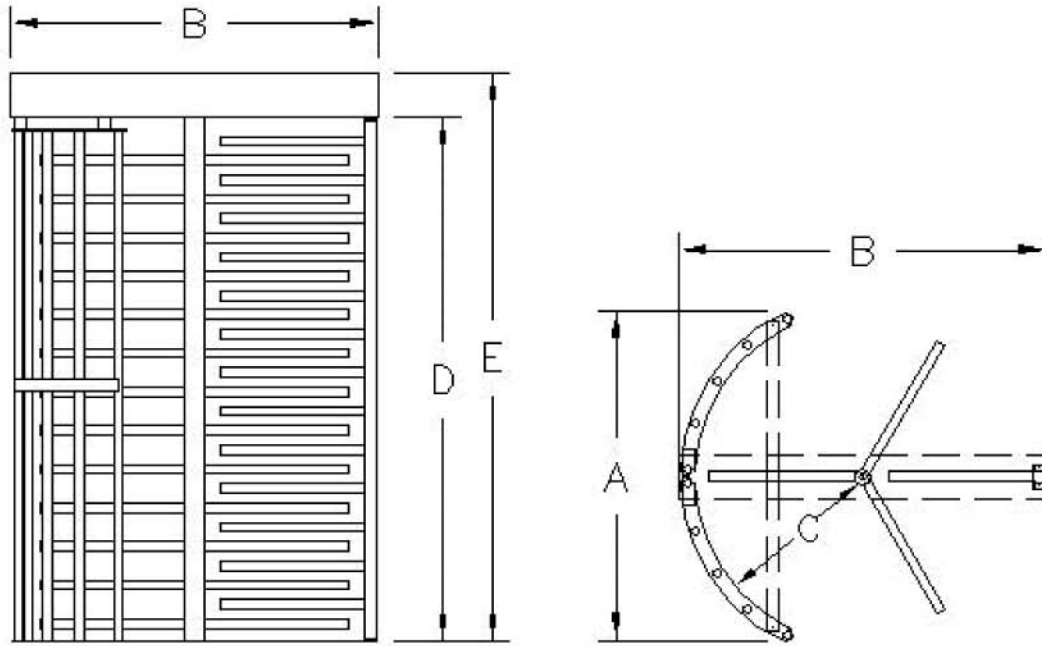

8641 South Warhawk Road Conifer, CO 80433  
 (303) 670-1099 x11 Patrick.McAllister@Turnstiles.us

TYPE S—SINGLE

**Size Options (pedestrian clearance):**

	<b>Depth (A)*</b>	<b>Width (B)*</b>	<b>Passage Width (C)*</b>	<b>Passage Height (D)*</b>	<b>Overall Height (E)*</b>
<b>HS427-S</b>	54" 1327mm	62" 1575mm	27" 686mm	84" 2134mm	91" 2311mm
<b>HS430-S</b>	56" 1422mm	66" 1676mm	30" 762mm	84" 2134mm	91" 2311mm
<b>HS439-S</b>	68" 1727mm	84" 2134mm	39" 990mm	84" 2134mm	91" 2311mm
<b>HS448-S</b>	93" 2362mm	106" 2692mm	48" 1219mm	84" 2134mm	91" 2311mm