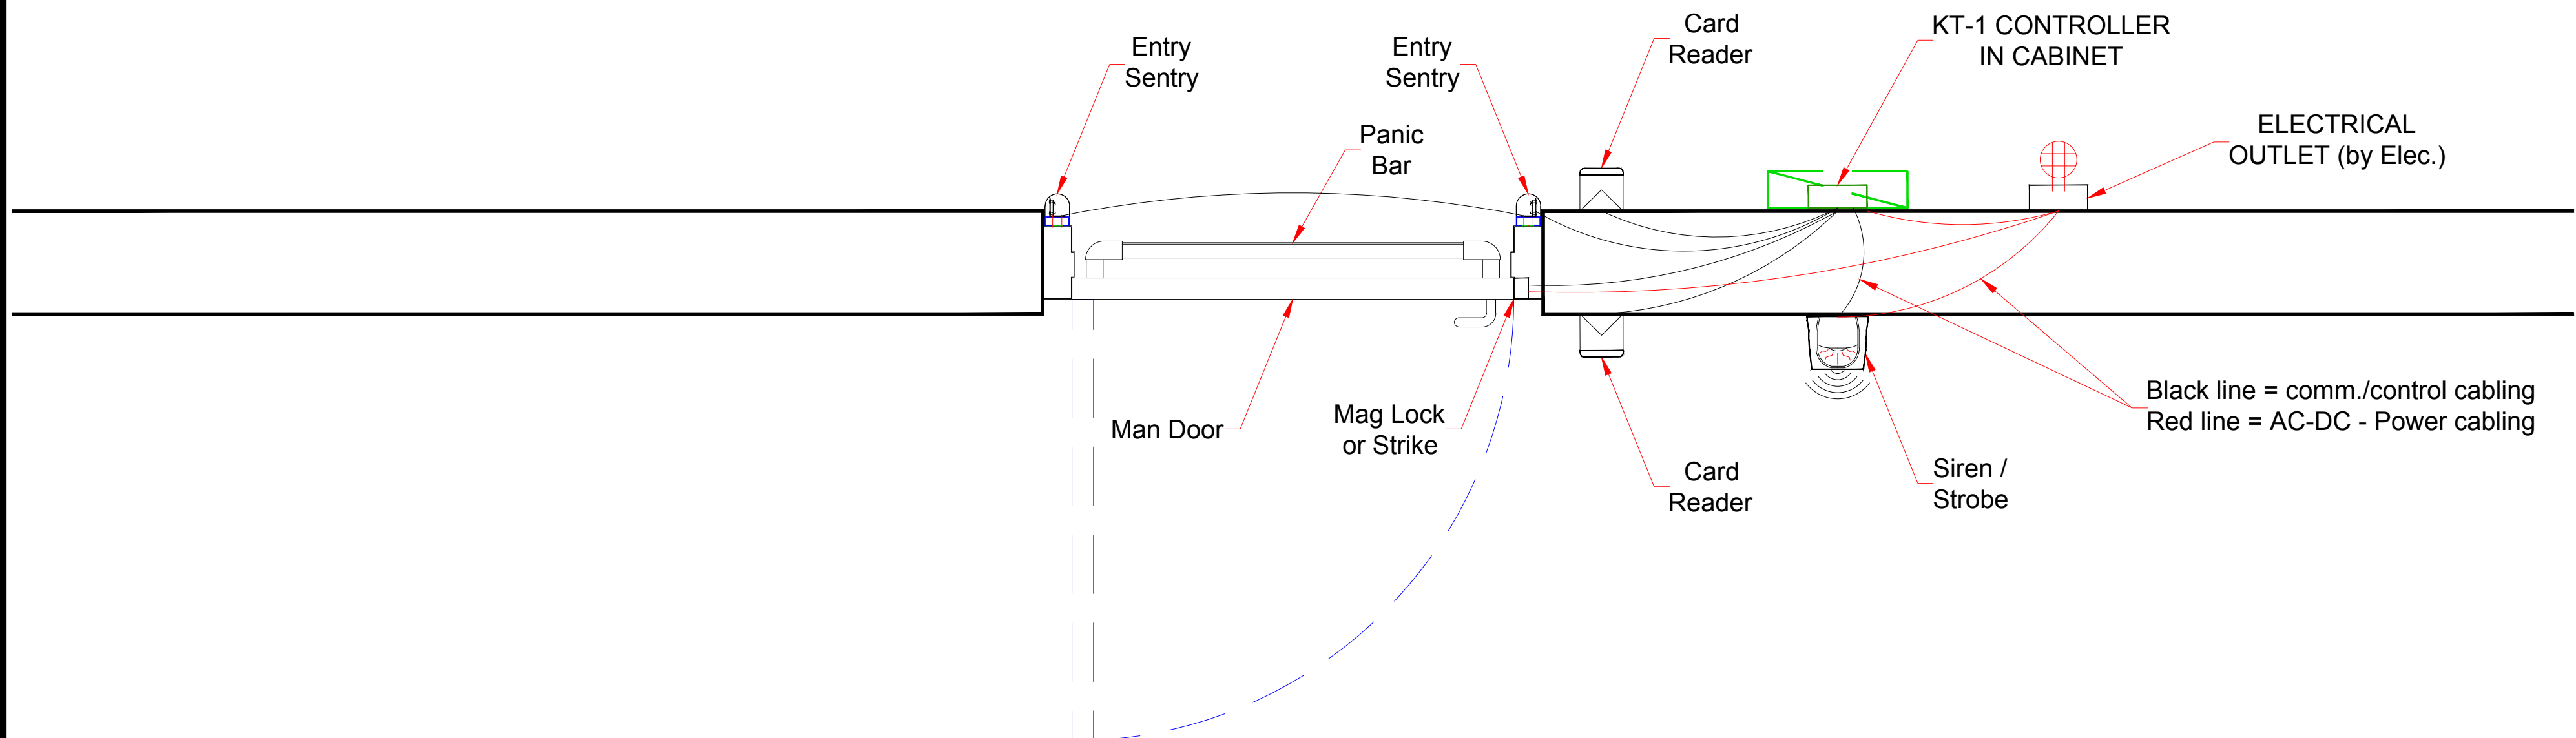

EntraPASS Single Door - Two way Control Kit

FLOOR PLAN

EntraPASS
Single Door
Two way Control Kit

www.TURNSTILES.us

8641 South Warhawk Rd.
Conifer, CO 80433
Patrick McAllister Tel:303-670-1099