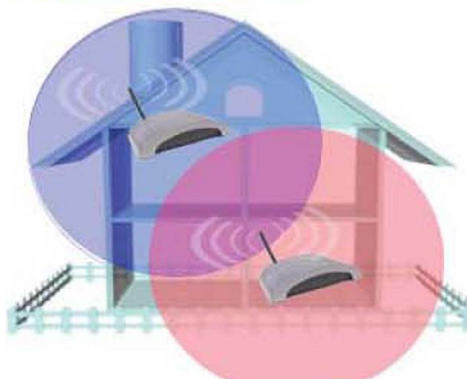

- Advanced Software Setup Wizard
- Site survey tool for selecting wireless networks
- Management via web-based User Interface

Connectors:

- 10/100Mbps RJ-45 x 1

Power: DC 12V, 0.5A

LEDs:

- Power
- LAN Link/Activity
- Wireless Activity

Dimensions: 30(H) x 127(W) x 87(D) mm

Temperature:

- Operating: 10-40°C

Humidity: 10-90% (Non-condensing)

Wireless-G Range Extender

READY, NETWORK & GO!

It's easy to install, it's easy to use! Everyone can do it.

Step 1 - Insert the Setup Wizard CD and Scan for your network to extend

Step 2 - Place the Range Extender in your Desired Location

Step 3 - Power on the Unit

WIRELESS NETWORK DIAGRAM:

***The range will vary in different operating environments due to effect s such as building construction.**

Original Wireless Network Radius

**Extended Network Radius
Using the Hawking Range Extender**