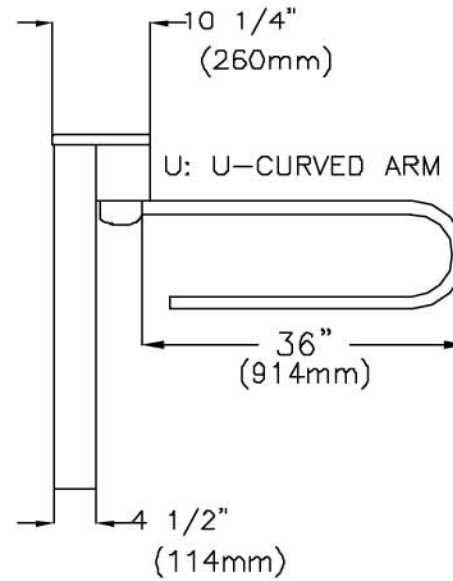

BR5000-S

BR5000-P

BR5000-ADA

8641 South Warhawk Road Conifer, CO 80433
 (303) 670-1099 x11 Patrick.McAllister@Turnstiles.us