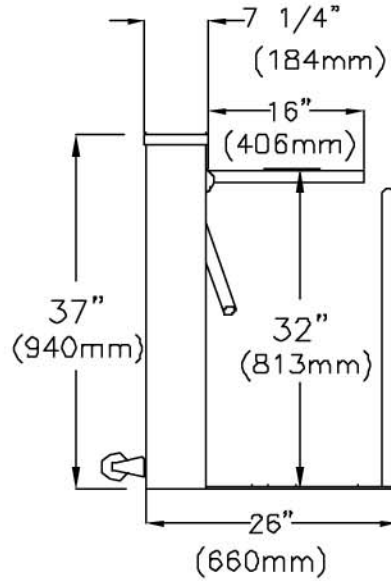

BR5000-S

BR5000-P

BR5000-ADA

8641 South Warhawk Road Conifer, CO 80433
 (303) 670-1099 x11 Patrick.McAllister@Turnstiles.us